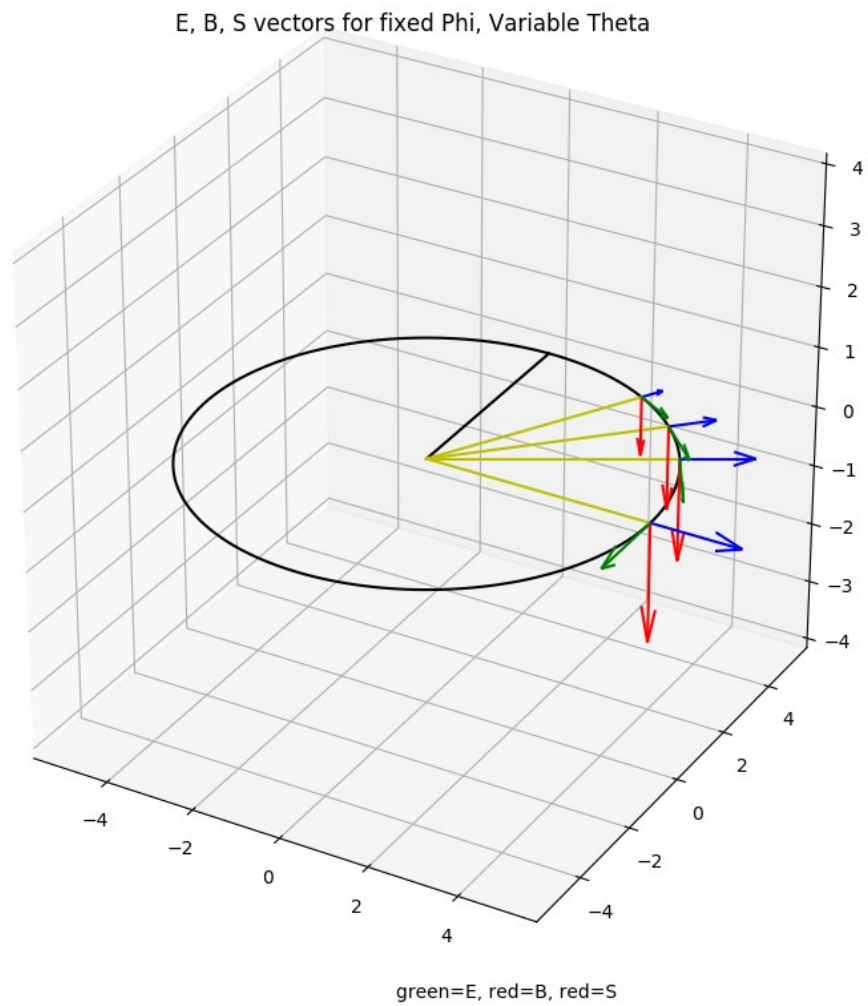

1. Everything Donut

(scaled relative to each other)

Larmor power at 9 points

Larmor power at 50 points

Strength of Larmor Power based on Theta, Phi

4. Pol