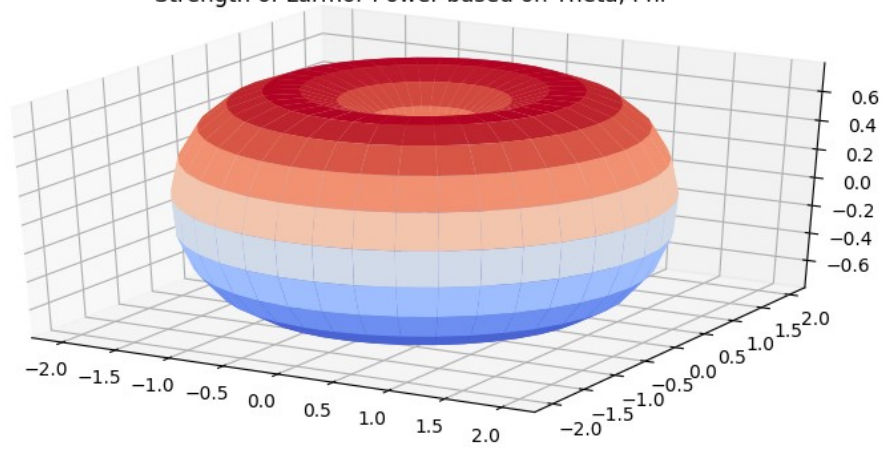

1. Everything Donut

(scaled relative to each other)

Larmor power at 9 points

Larmor power at 50 points

Strength of Larmor Power based on Theta, Phi

4. Pol